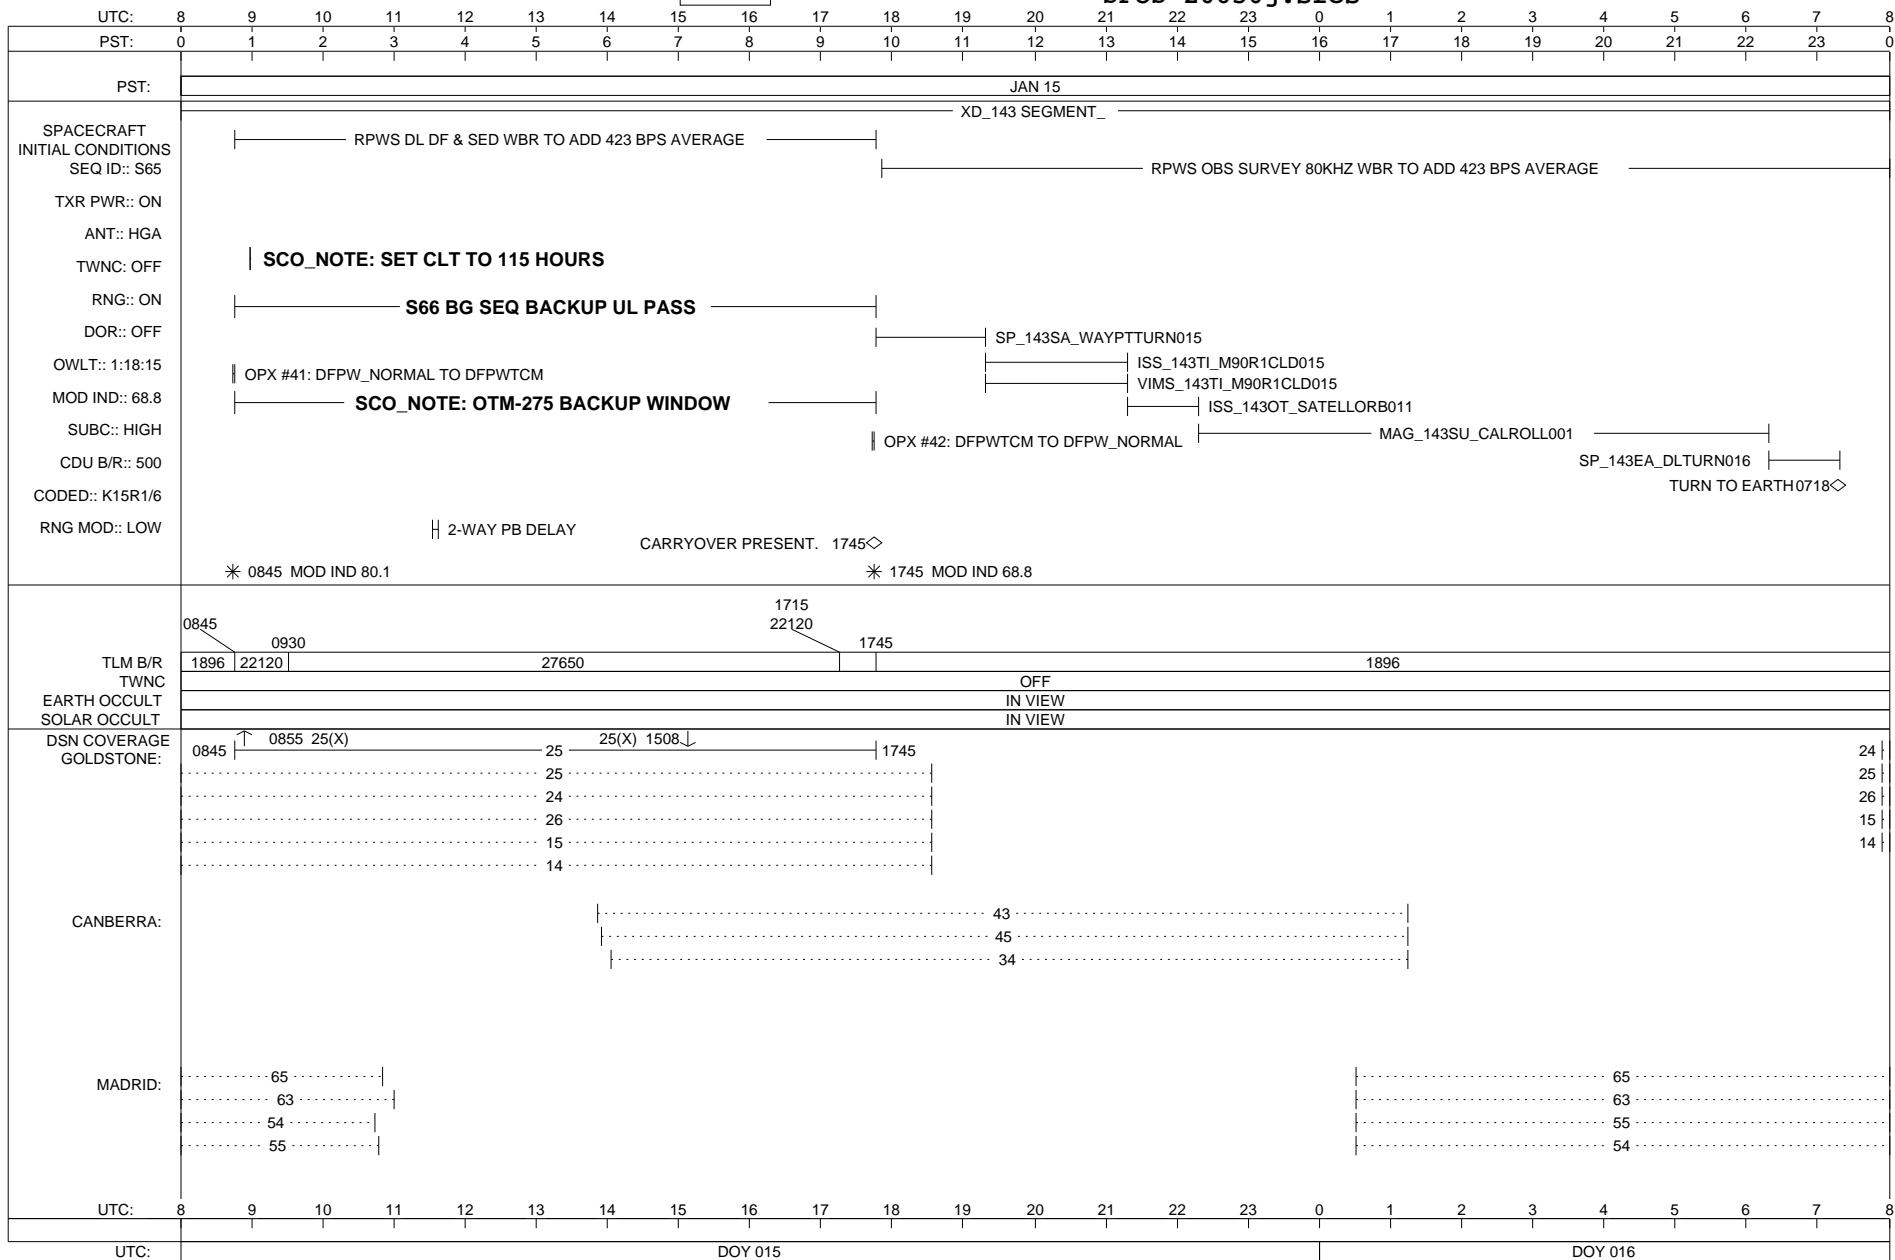

SATURDAY 015-016

JANUARY 15, 2011 - JANUARY 16, 2011

MISSING
IMAGE

CASSINI SFOS

SOE z0650j.soe
SFOS z0650j.sfos

ISSUE DATE: 12/20/10